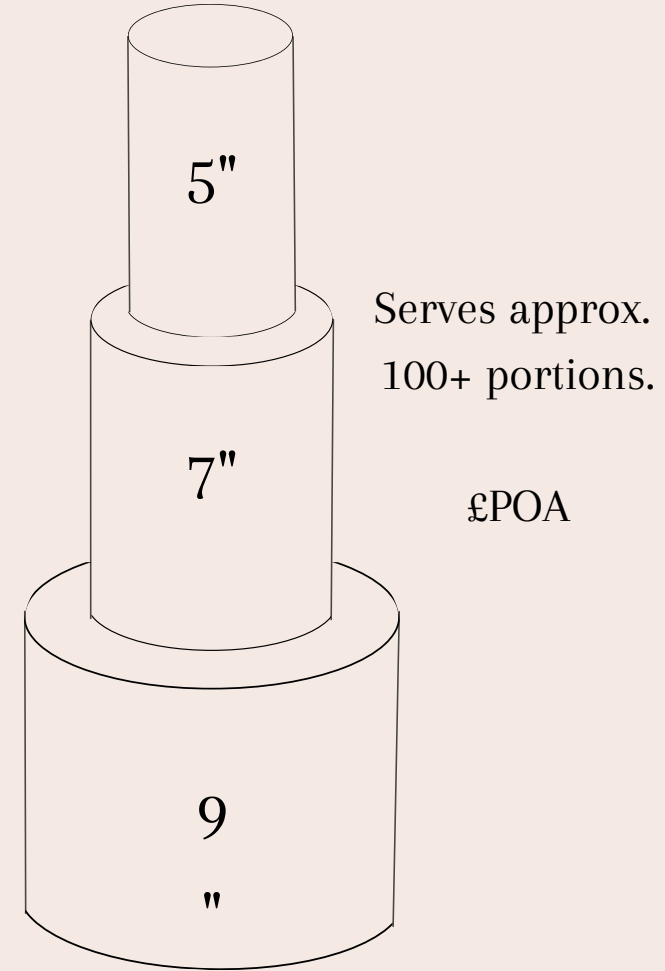

Size Guide

-3 Tiered-

All 3 Tiered cakes consist of 9 sponges. Around 30 inches tall.

Design elements incur an additional charge.

A deposit must be paid to secure the order date.