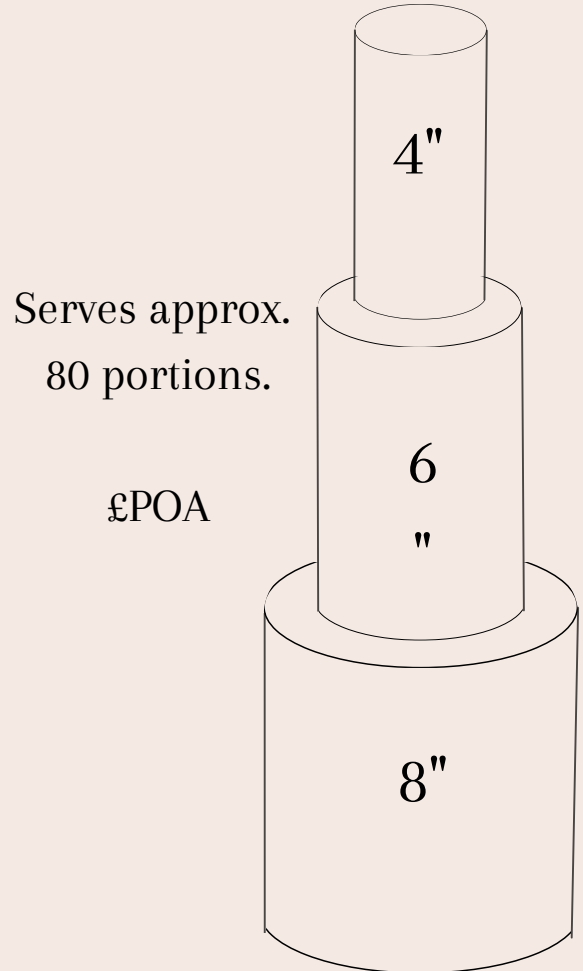

Size Guide

-3 Tiered-

All 3 Tiered cakes consist of 9 sponges. Around 30 inches tall.

Design elements incur an additional charge.

A deposit must be paid to secure the order date.